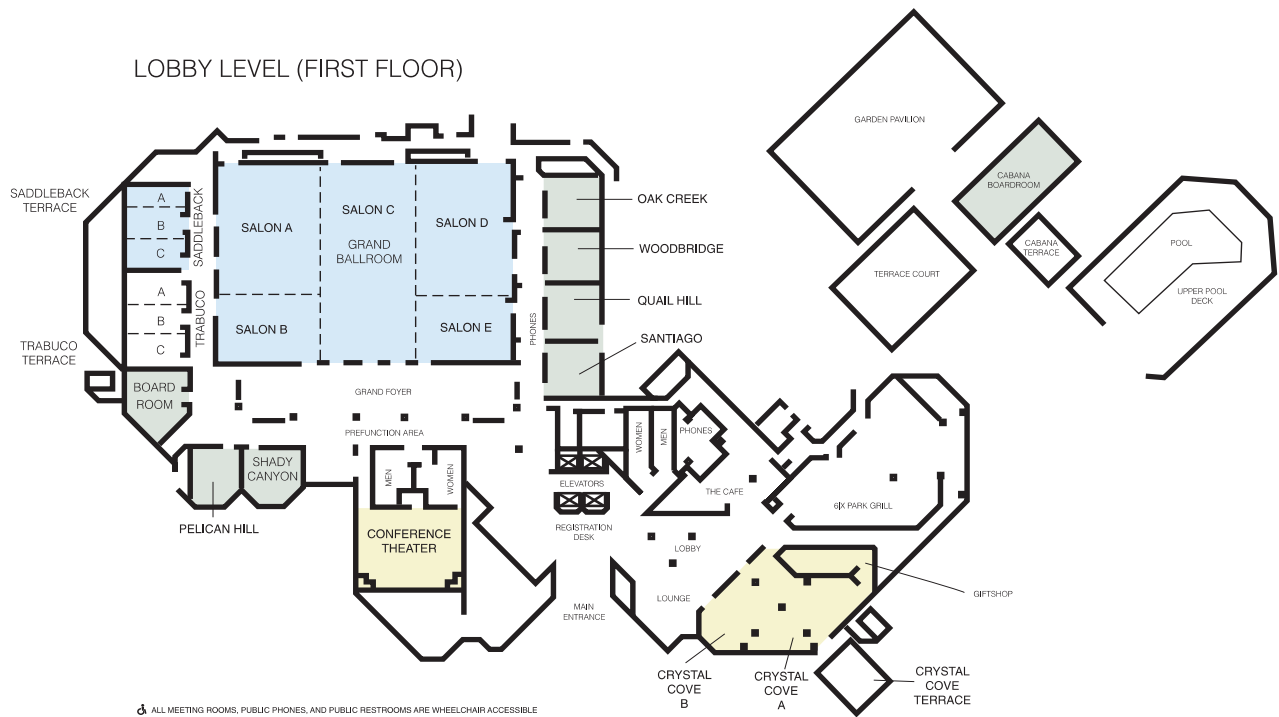

## Hyatt Regency Irvine

### DIRECTIONS

From Orange County/John Wayne Airport: Take MacArthur Blvd. Turn left and get on I-405 South. Exit at Jamboree Rd. and make a left. Hotel is on right.

### LOBBY LEVEL (FIRST FLOOR)

### 2ND FLOOR CONFERENCE CENTER